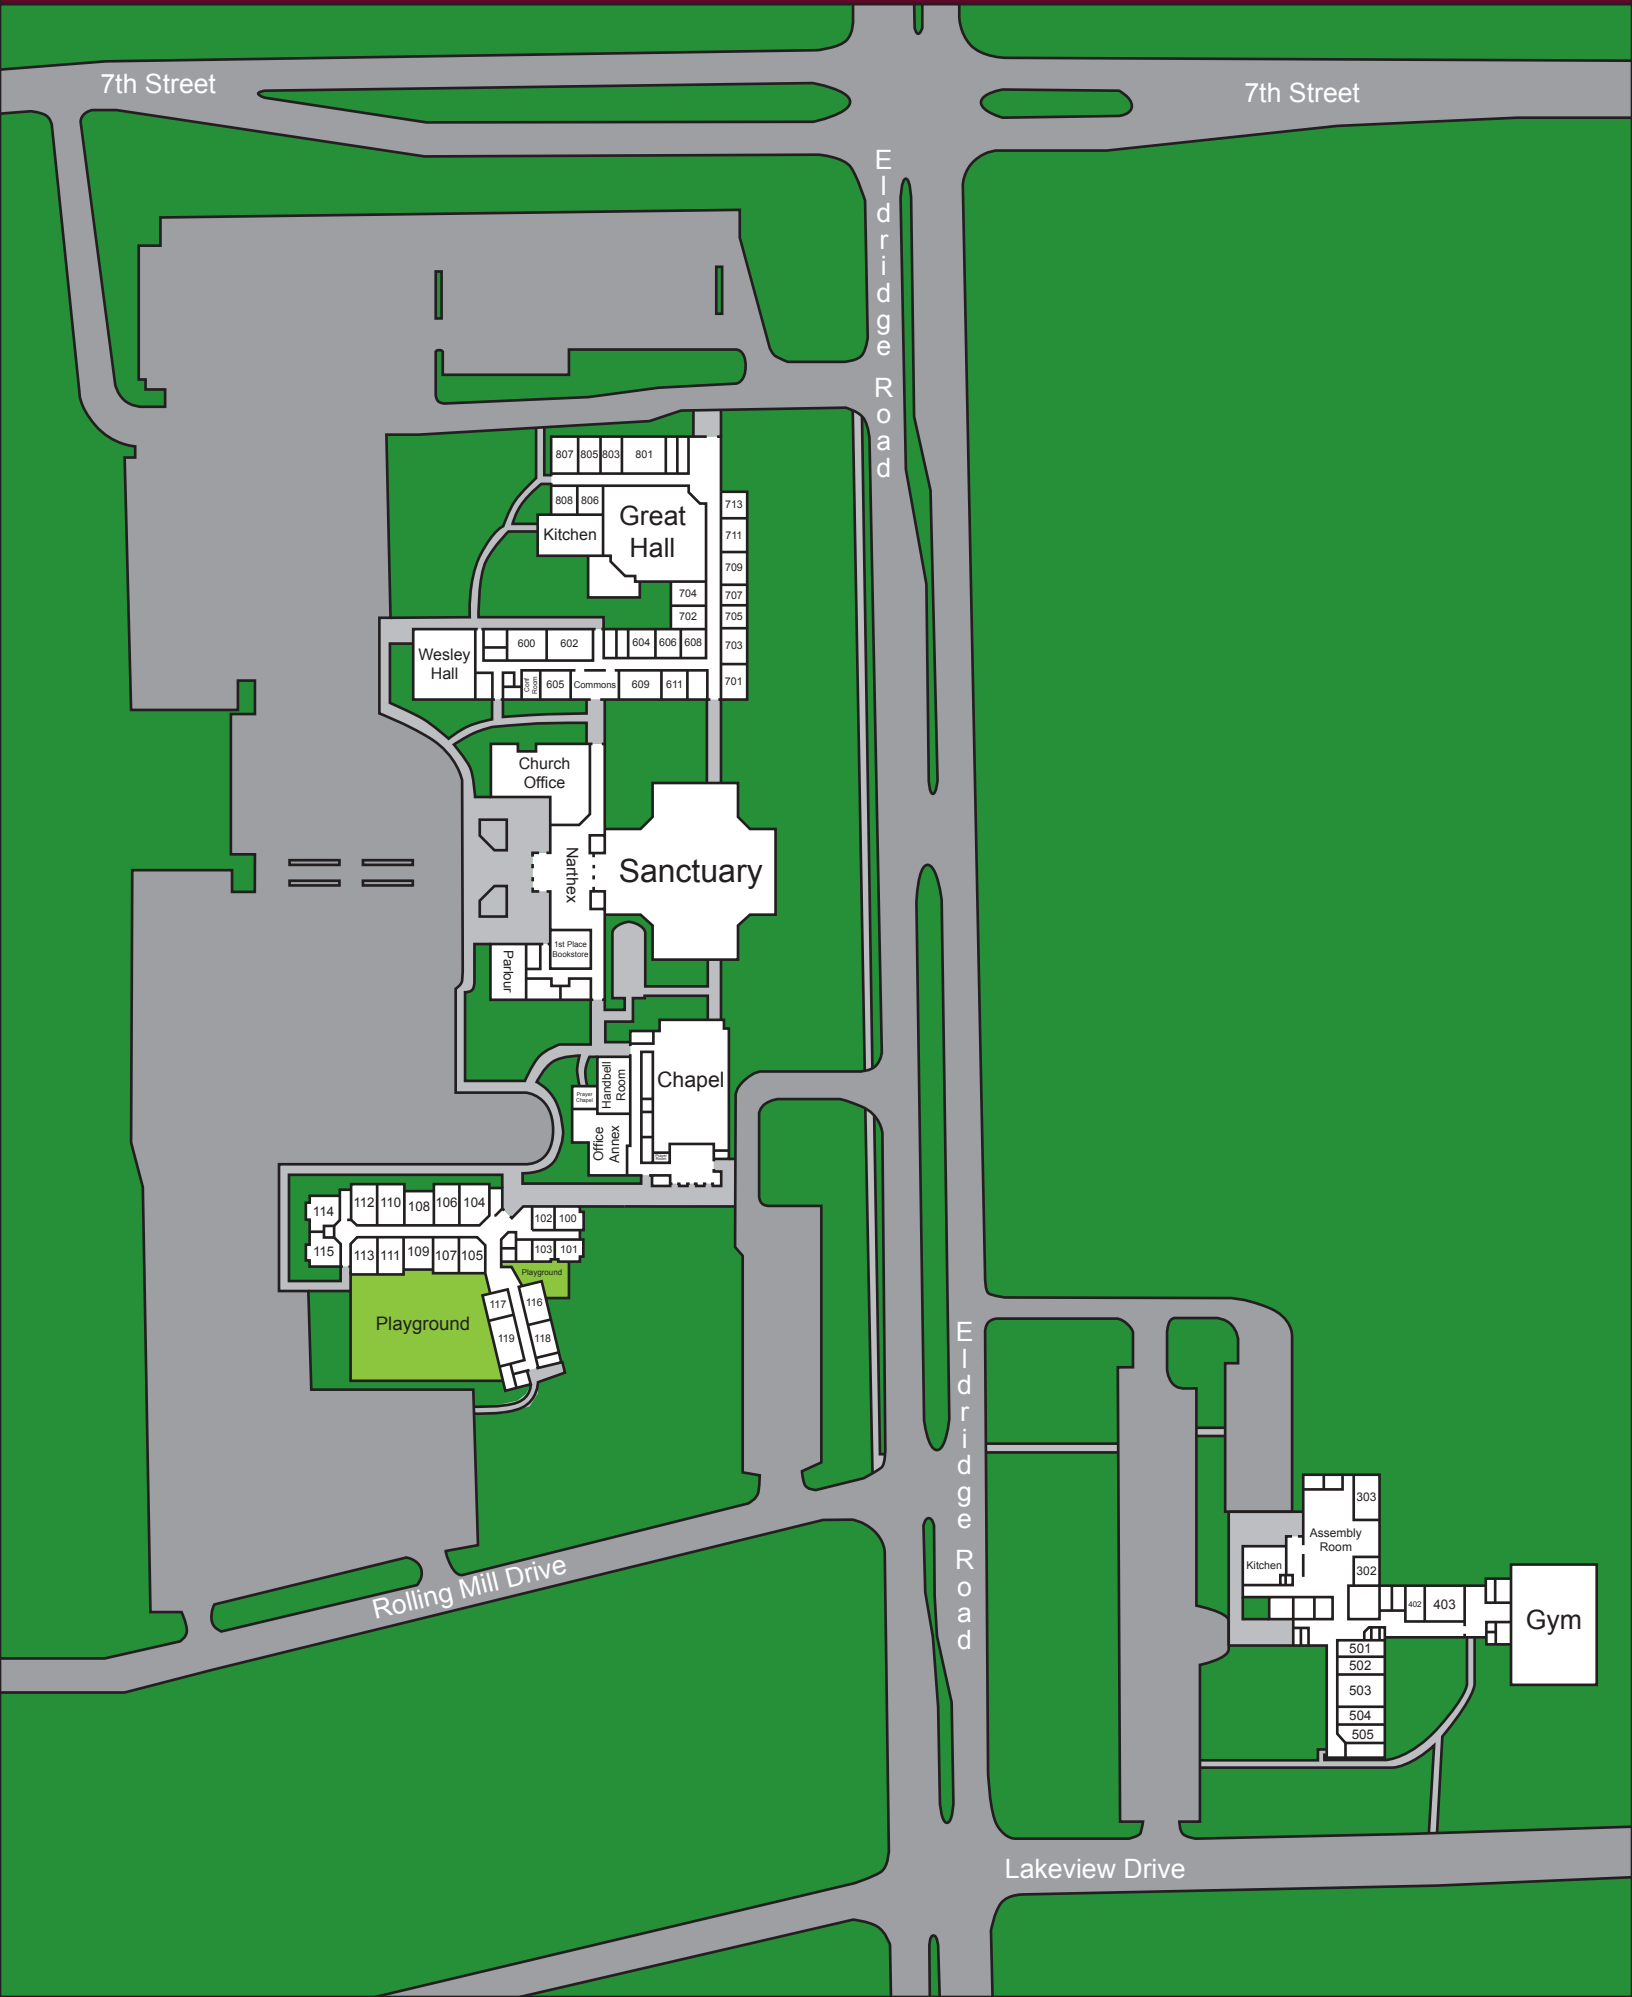

# Sugar Land First United Methodist Church Campus Map

7th Street

7th Street

Eldridge Road

Eldridge Road

Rolling Mill Drive

Lakeview Drive

807 805 803 801  
808 806  
Great Hall  
Kitchen  
713  
711  
709  
704  
707  
705  
702  
703  
600 602  
604 606 608  
605 Commons 609 611  
701

Wesley Hall  
Church Office  
Narthex  
Sanctuary  
Parlor  
1st Place Bookstore

Office Annex  
Handball Room  
Chapel

114 112 110 108 106 104  
115 113 111 109 107 105  
102 100  
103 101  
Playground  
117 116  
119 118

303  
Assembly Room  
Kitchen  
302  
402 403  
Gym  
501  
502  
503  
504  
505